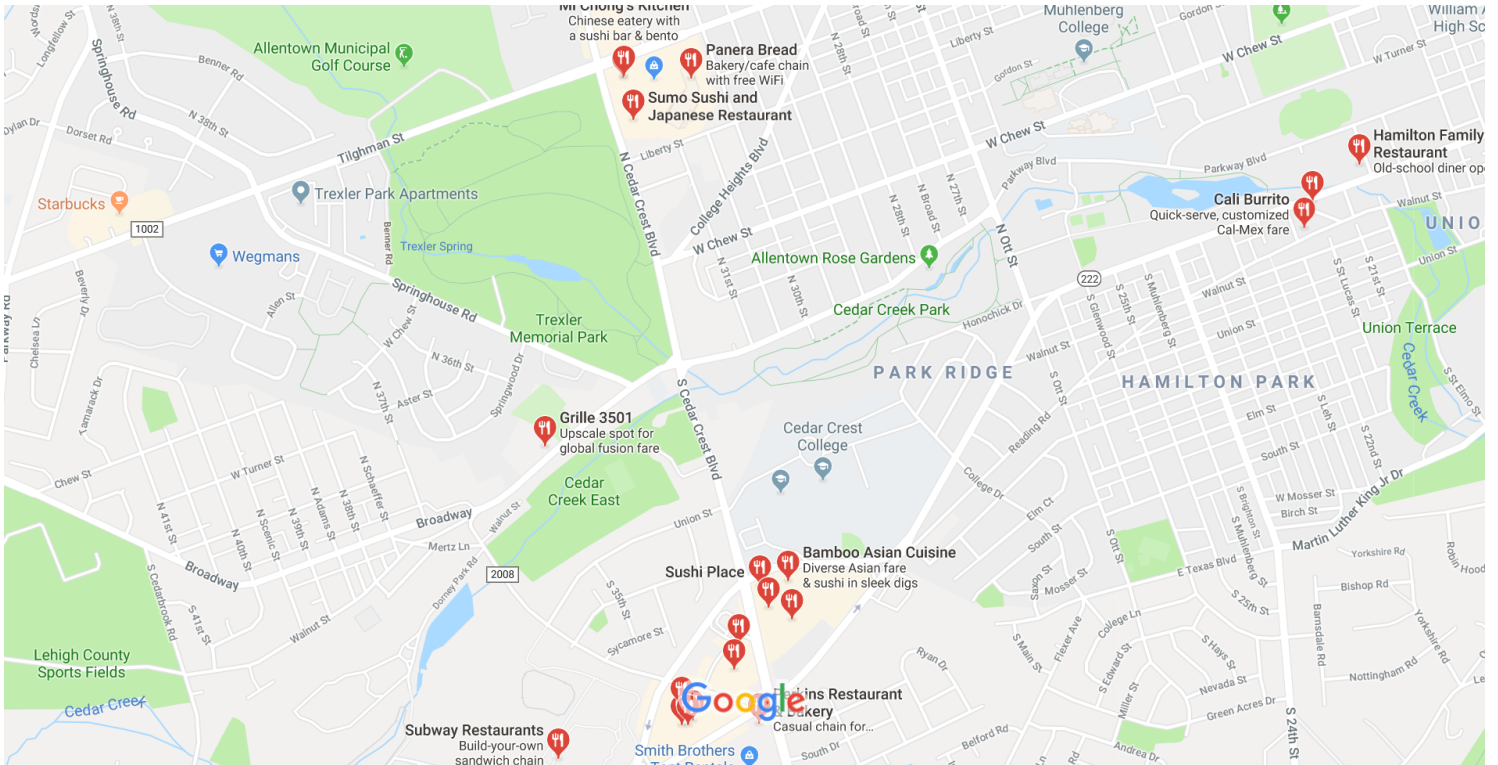

Google Maps Lunch near Cedar Crest College

Map data ©2018 Google 1000 ft

MORE OPTIONS

Bamboo Asian Cuisine

4.1 ★★★★★ (195)

\$\$ · Asian · 345 S Cedar Crest Blvd
Diverse Asian fare & sushi in sleek digs
Opens at 11:00 AM

TGI Fridays

3.5 ★★★★★ (589)

\$\$ · Restaurant · 395 S Cedar Crest Blvd
Lively American restaurant & bar chain
Opens at 11:00 AM

Carrabba's Italian Grill

4.3 ★★★★★ (638)

\$\$ · Italian · 510 S Cedar Crest Blvd
Family-friendly chain with a large menu
Opens at 11:00 AM

Cali Burrito

4.6 ★★★★★ (1,016)

\$ · Burritos · 2149 Reading Rd
Quick-serve, customized Cal-Mex fare
Opens at 11:00 AM

Boston Market

3.9 ★★★★★ (175)

\$ · American · 385 S Cedar Crest Blvd
Counter-serve chain for chicken & more
Opens at 10:30 AM

4.4 ★★★★★ (159)

\$ · Hot Dog · 2128 Hamilton St
Opens at 10:00 AM

Showing results 1 - 20